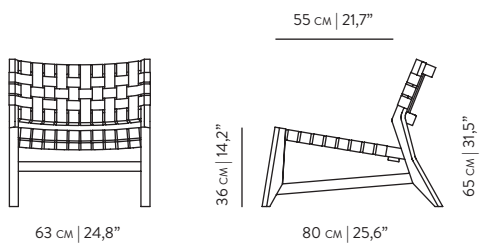

ODHIN LOUNGE CHAIR
by STUDIO GUD, 2012

REFERENCES

WCDTK002C OAK
WCDTK002N WALNUT

DIMENSIONS

WIDTH 63 cm | 24,8"
DEPTH 80 cm | 25,6"
HEIGHT 65 cm | 31,5"

MATERIALS

STRUCTURE OAK | WALNUT
SEAT | BACK LEATHER

PACKAGING

DIMENSIONS W 88 cm | D 71 cm | H 75 cm
W 34,6" | D 28,0" | H 39,5"

VOLUME 0,469 m³ | 16,563 ft³

WEIGHT 15,0 kg | 33,1 lb

COLOR OPTIONS

PRODUCTION TIME IS BETWEEN 6 TO 8 WEEKS. DELIVERY TIME IS NOT INCLUDED.