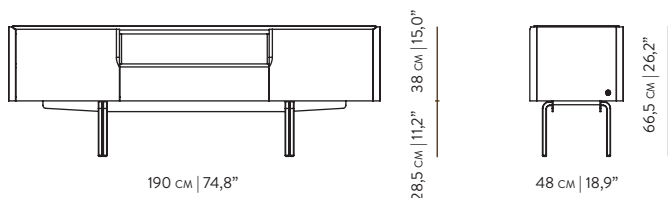

PANAMÁ MEDIA UNIT
by EDEESTUDIO, 2018

REFERENCES

- WAPED301CM** OAK STANDARD MARBLE
- WAPED301CMP** OAK PREMIUM MARBLE
- WAPED301NM** WALNUT STANDARD MARBLE
- WAPED301NMP** WALNUT PREMIUM MARBLE

DIMENSIONS

WIDTH	190 cm 74,8"
DEPTH	48 cm 18,9"
HEIGHT	66,5 cm 26,2"

MATERIALS

STRUCTURE	OAK WALNUT
LEGS	METAL
TOP	MARBLE

PACKAGING

DIMENSIONS	W 200 cm D 57 cm H 84 cm W 78,7" D 22,4" H 33,1"
-------------------	---

VOLUME	0.958 m ³ 33,831 ft ³
---------------	---

WEIGHT	170,0 kg 374,8 lb
---------------	---------------------

COLOR OPTIONS

-  **OAK NATURA**
-  **OAK WHITE OIL**
-  **OAK SMOKED OPEN PORE**
-  **OAK GOLDEN BROWN**
-  **WALNUT NATURA**
-  **WALNUT UV PROTECT**